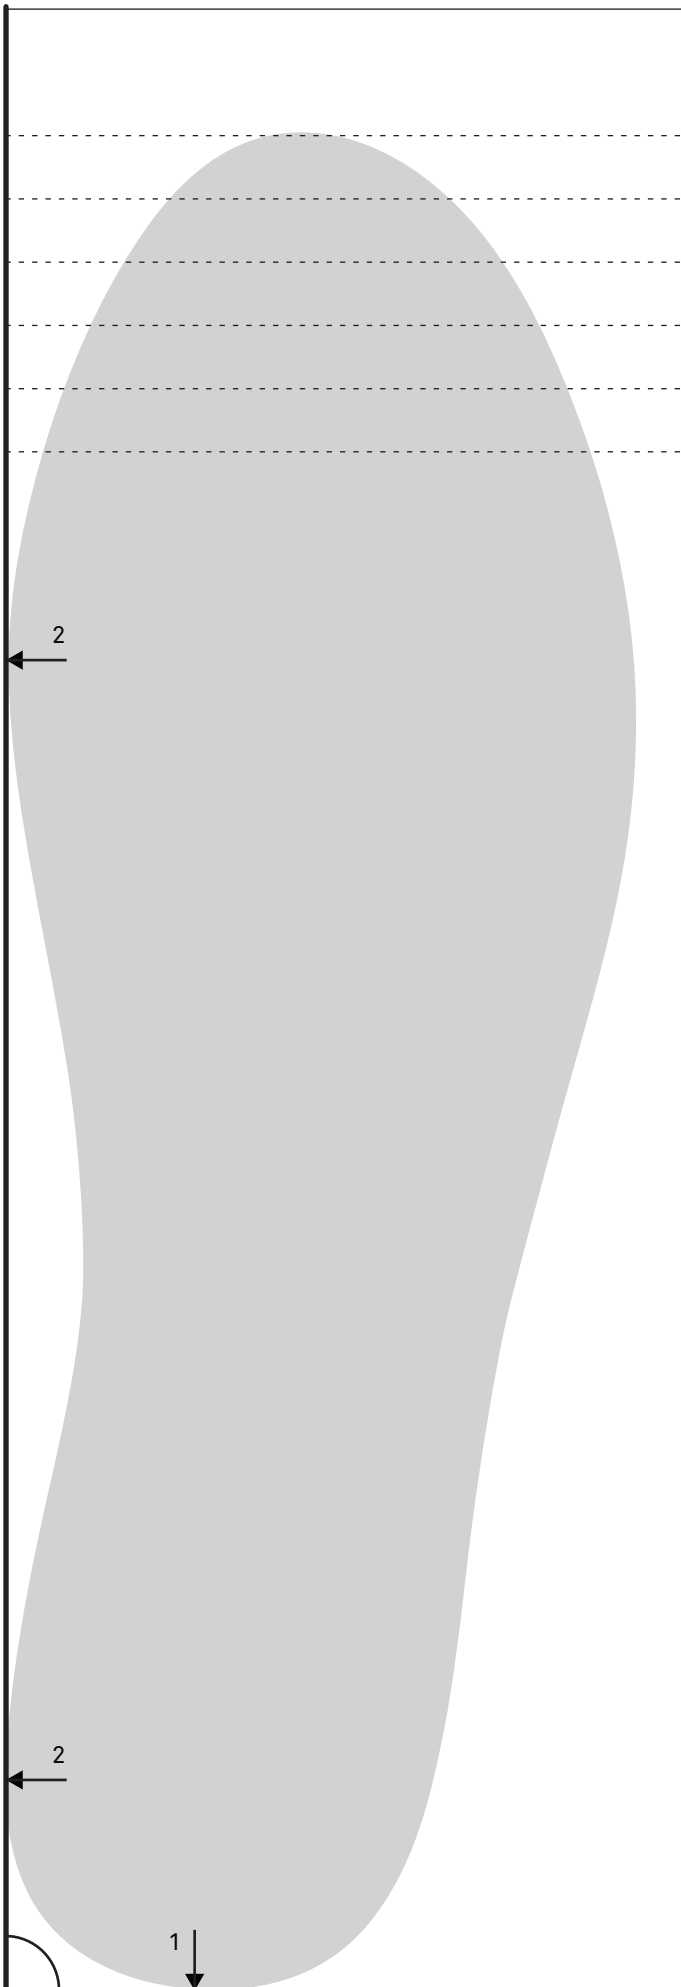

▼ SHOES SIZE

KOR	US	EU
250	8	38.5
245	7.5	38
240	7	37.5
235	6.5	37
230	6	36.5
225	5.5	36

walk&rest®

FLAT SHOES SIZE GUIDE

1 PRINT

Remember to print in A4 format without scaling. Measure the print with a ruler to make sure it is printed correctly.

2 MEASURE

Cut or fold the paper along the dotted line. Place the paper along the wall and place the women's foot on top with the heel against the wall. Find the indicative size at the left side of the paper.

Our recommended growth measure is included in the size scale.

Always remember to measure both feet. Choose your size based on the longest foot.

▼ SHOES SIZE

KOR	US	EU
220	3Y	34
210	2Y	33
200	1Y	32
190	13C	31
180	12C	30
170	11C	28
160	10C	27
150	9C	26

KIDS (maryjane) SIZE GUIDE

1 PRINT

Remember to print in A4 format without scaling. Measure the print with a ruler to make sure it is printed correctly.

2 MEASURE

Cut or fold the paper along the dotted line. Place the paper along the wall and place the kid's foot on top with the heel against the wall. Find the indicative size at the left side of the paper.