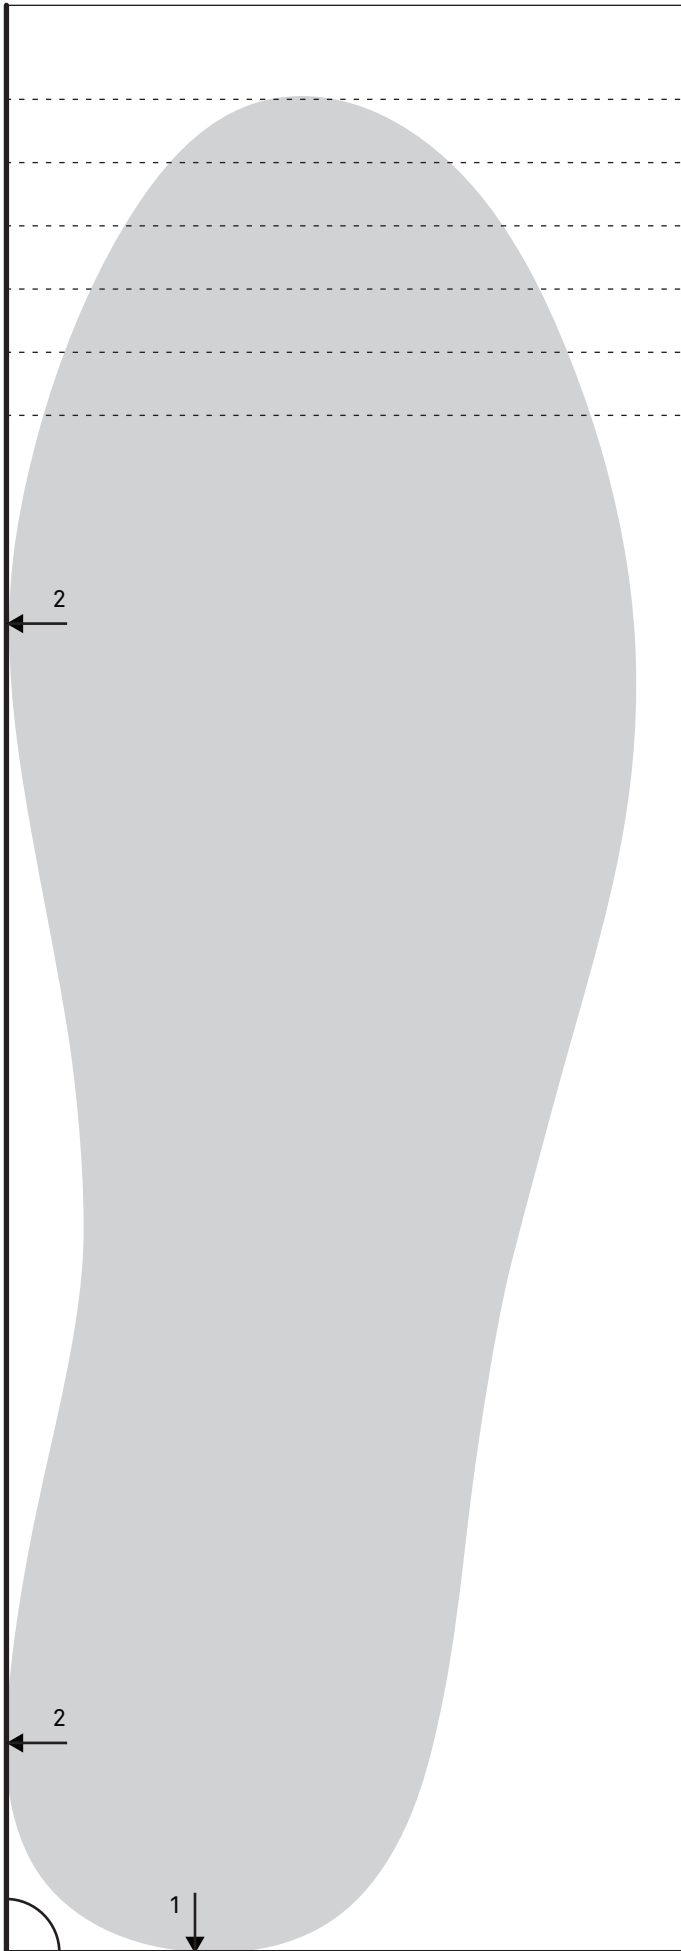

▼ SHOES SIZE

KOR	US	EU
250	8	38.5
245	7.5	38
240	7	37.5
235	6.5	37
230	6	36.5
225	5.5	36

walk&rest®

FLAT SHOES SIZE GUIDE

1 PRINT

Remember to print in A4 format without scaling. Measure the print with a ruler to make sure it is printed correctly.

2 MEASURE

Cut or fold the paper along the dotted line. Place the paper along the wall and place the women's foot on top with the heel against the wall. Find the indicative size at the left side of the paper.

Our recommended growth measure is included in the size scale.

Always remember to measure both feet. Choose your size based on the longest foot.

▼ SHOES SIZE

Walk
& Rest

KOR	US	EU
220	3Y	34
210	2Y	33
200	1Y	32
190	13C	31
180	12C	30
170	11C	28
160	10C	27
150	9C	26

KIDS (maryjane) SIZE GUIDE

1 PRINT

Remember to print in A4 format without scaling. Measure the print with a ruler to make sure it is printed correctly.

2 MEASURE

Cut or fold the paper along the dotted line. Place the paper along the wall and place the women's foot on top with the heel against the wall. Find the indicative size at the left side of the paper.